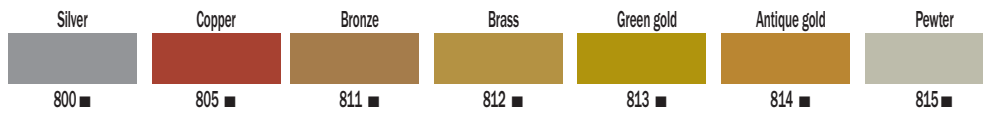

color chart Amsterdam Metallic

Opacity
□ = transparent
▨ = semi-transparent
▩ = semi-opaque
■ = opaque